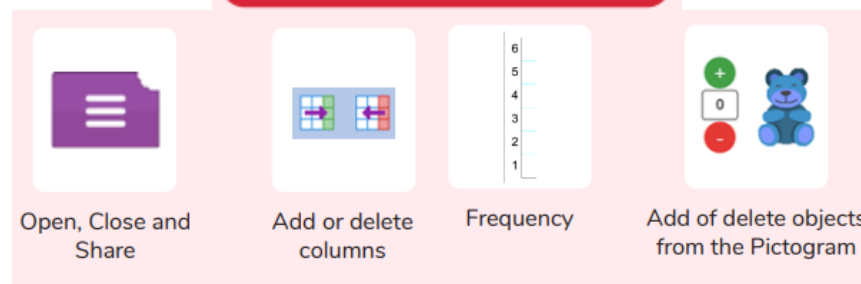

What should I already know?

- How to use Purple Mash on the iPad safely.
- How to navigate to an activity within Purple Mash.
- How to group and sort items.

Key Vocabulary and definitions

Collect data	Gathering facts and information.
Compare	Looking at what is the same and what is different.
Data	A collection of information, used to help answer questions.
Pictogram	A diagram that uses pictures to represent data.
Record results	Writing down what you have found out.
Title	The name given to a piece of work.

Key Images

Key Knowledge

To understand that data can be represented in picture format.

To contribute to a class pictogram.

To use a pictogram to record the results of an experiment.